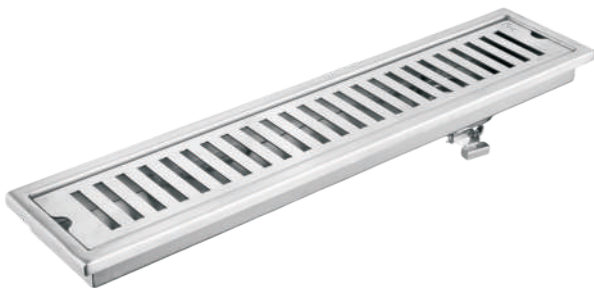

SHOWER DRAINER

Code	Size	MRP
MSD-001 A	4 x 12"	2245/-
MSD-002 B	4 x 18"	3335/-
MSD-003 C	4 x 24"	4455/-