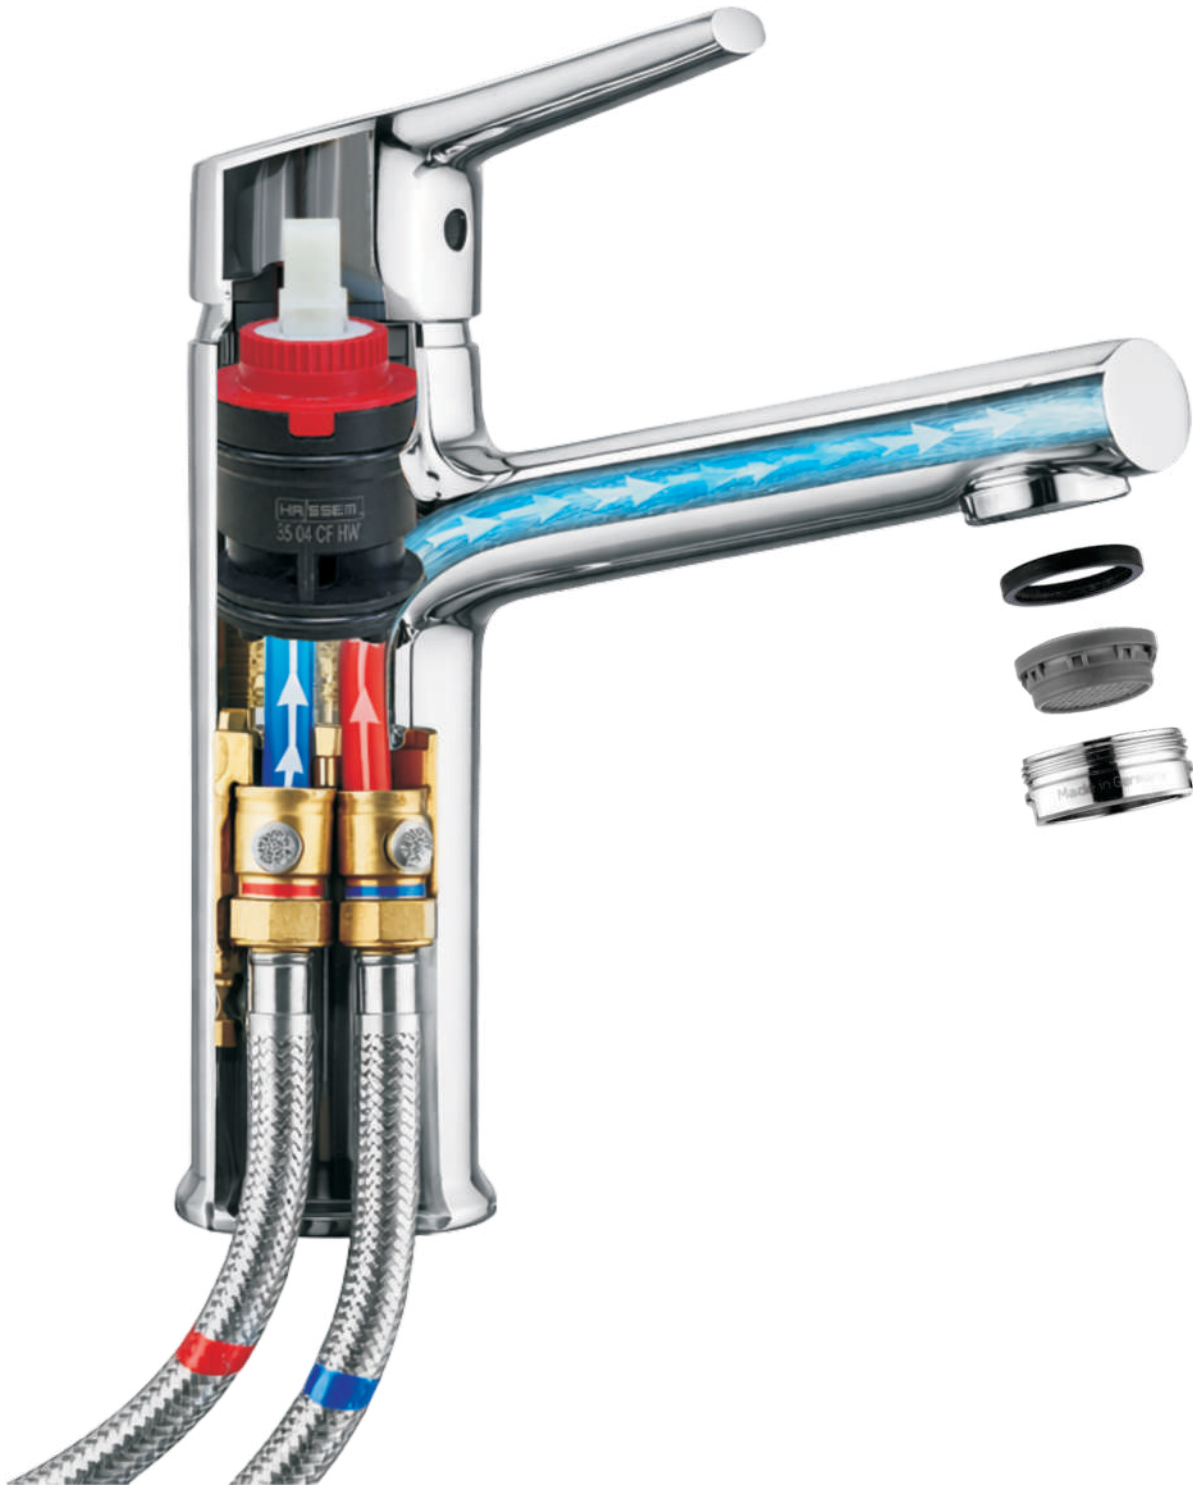

Precision-Crafted Brass Body, Superior Cartridge and mechanisms built to last—Because Marc Quality never fades.

ENGINEERED INSIDE. ELEGANT OUTSIDE.