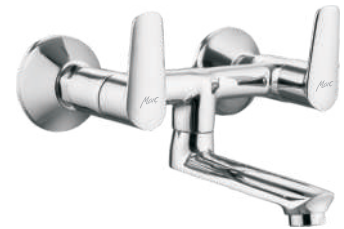

MVT-1010
Pillar Cock
₹ 1945/-

MVT-1450
Pillar Cock High Neck with
230mm Extended body
₹ 3510/-

½" Quarter Turn Ceramic Disc Cartridge System

VETO collection

MVT-1080
Swan Neck Tap with Swivel Spout
₹ 2550/-

MVT-1090
Sink Cock Swivel Spout
with Wall Flange
₹ 2265/-

MVT-1451
Three Hole Basin Mixer
Wall Mounted Complete Set
₹ 7020/-

MVT-1452
Concealed Wall Mixer Complete Set
₹ 7100/-

MVT-1160
Sink Mixer with Swivel Spout
Wall Mounted
₹ 4440/-

MVT-1120
Wall Mixer Non Telephonic
₹ 4700/-

MVT-1141
Wall Mixer Telephonic with 'L' Bend
₹ 6320/-

MVT-1150
Wall Mixer 3 in 1 with Provision for
Hand and Overhead Shower
₹ 6740/-

CETO

COLLECTION

Crafted with smooth contours and a balanced silhouette, this faucet reflects modern elegance at its finest. contemporary look with its simple, Round Design.